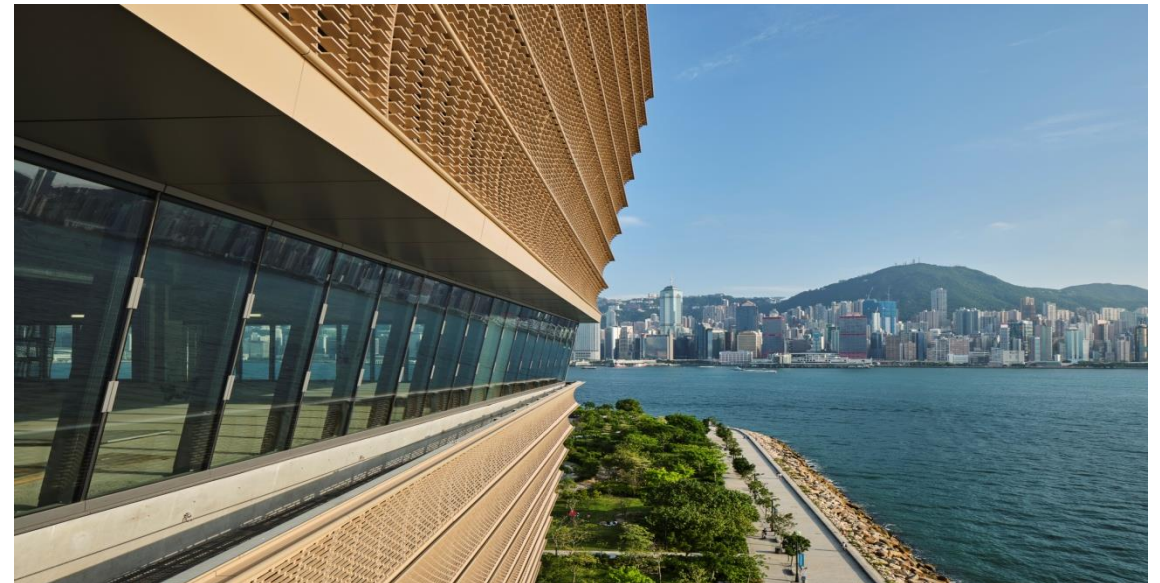

Hong Kong Palace Museum

CGTN

West Kowloon Promenade / Art Park

- Waterfront promenade with open green spaces and harbour-side cafes, shops and restaurants

360

An aerial architectural rendering of a city development. The central focus is a large, rectangular building complex with a prominent green roof and a central courtyard area. The building is surrounded by other modern structures, including a large, curved building to the right and several smaller buildings to the left. The scene is set against a backdrop of a city skyline with various building shapes and colors. The overall tone is bright and futuristic.