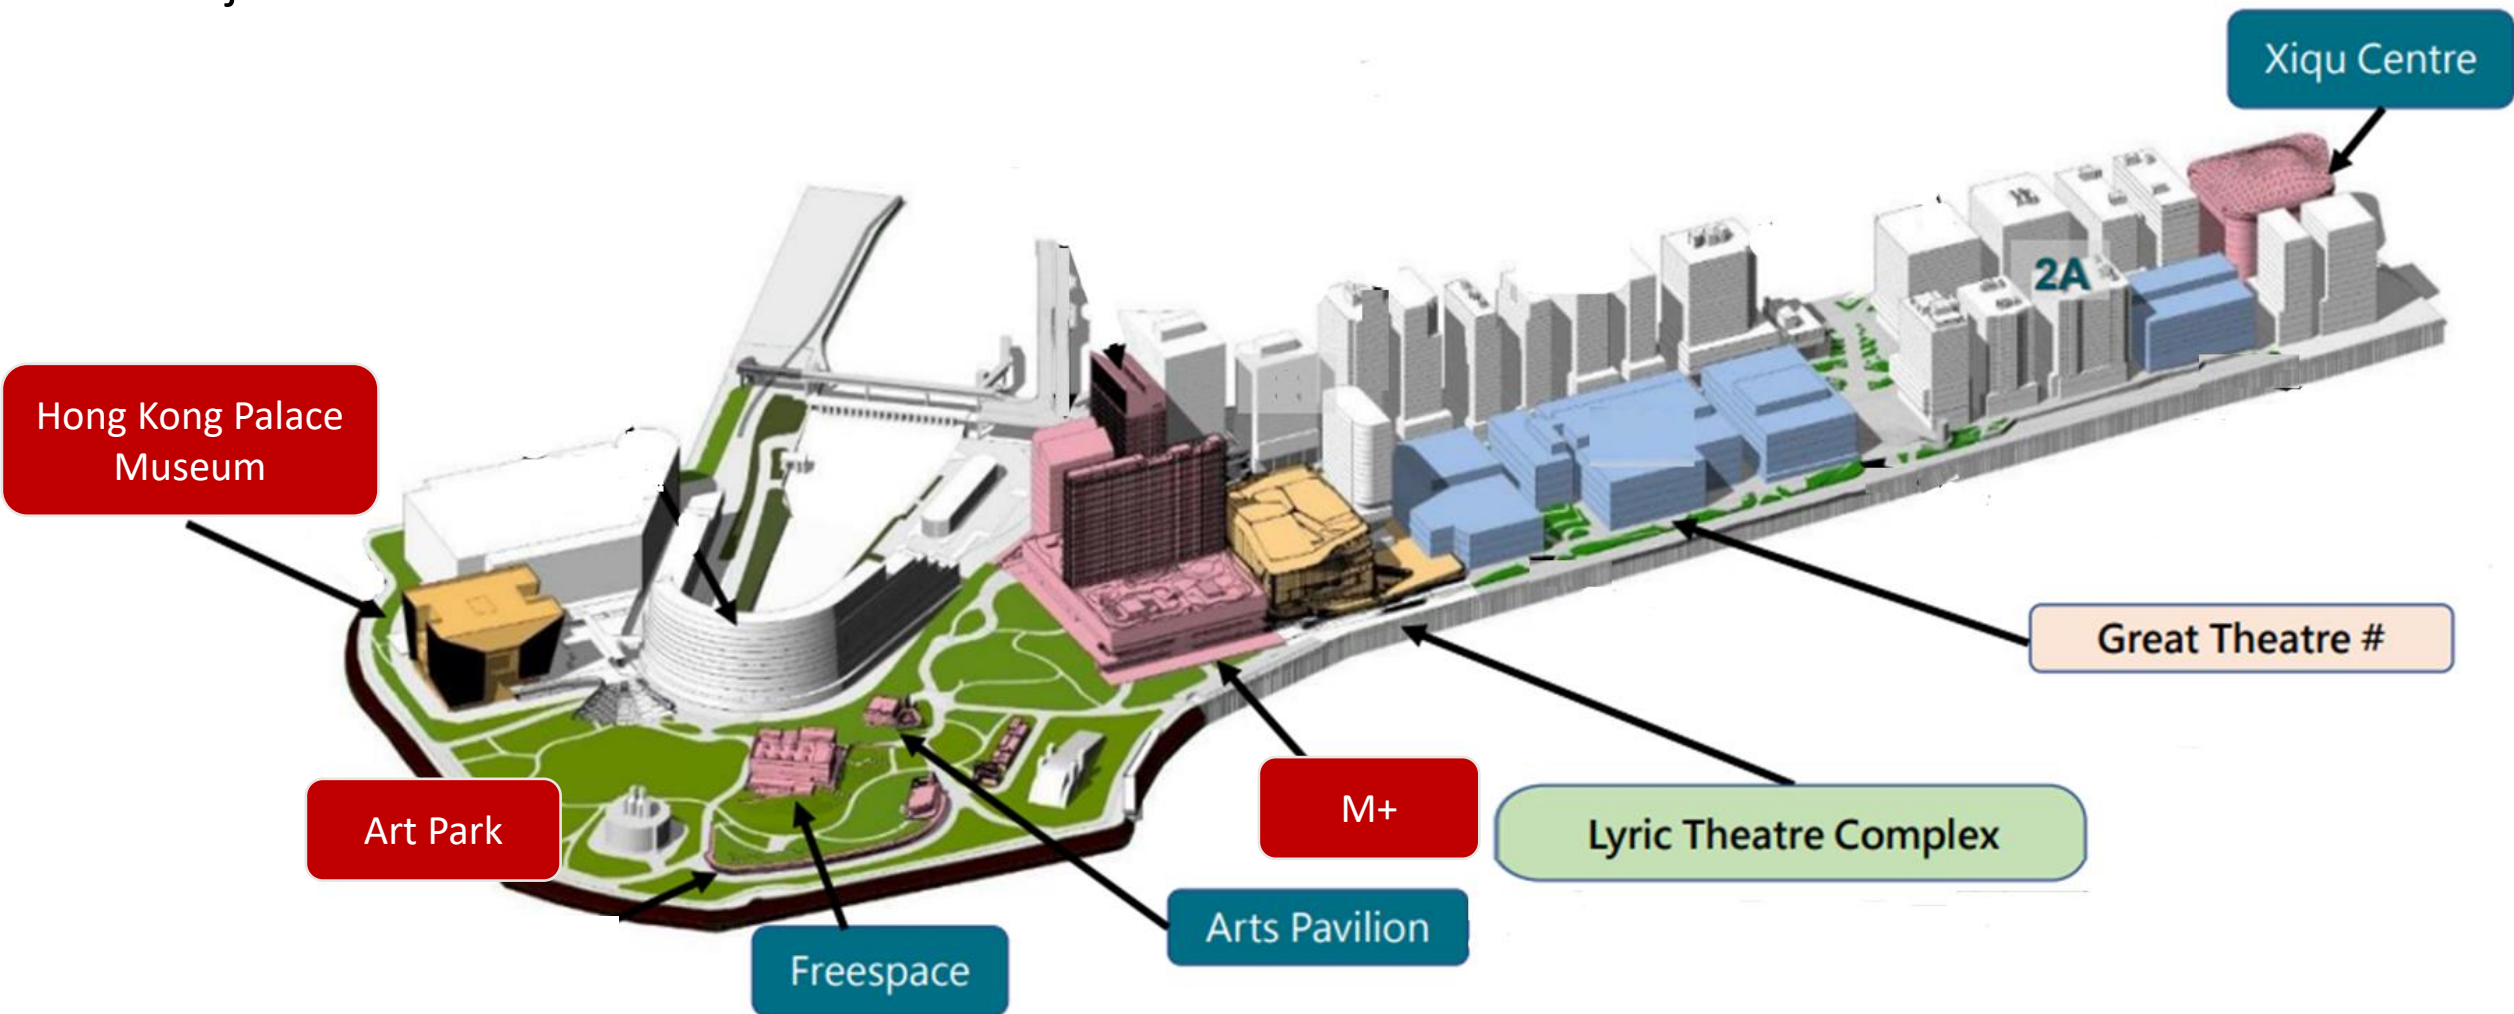

CREATING MODERN TRADITIONS

藝文傳承 就在西九龍

West Kowloon District

West Kowloon Cultural District

Major Facilities Overview

M+

- Asia's first global museum of modern and contemporary visual culture
- 17,000sqm exhibition space spanning across 33 galleries and other display spaces
- Monumental architecture with a 65m-tall dynamic LED system